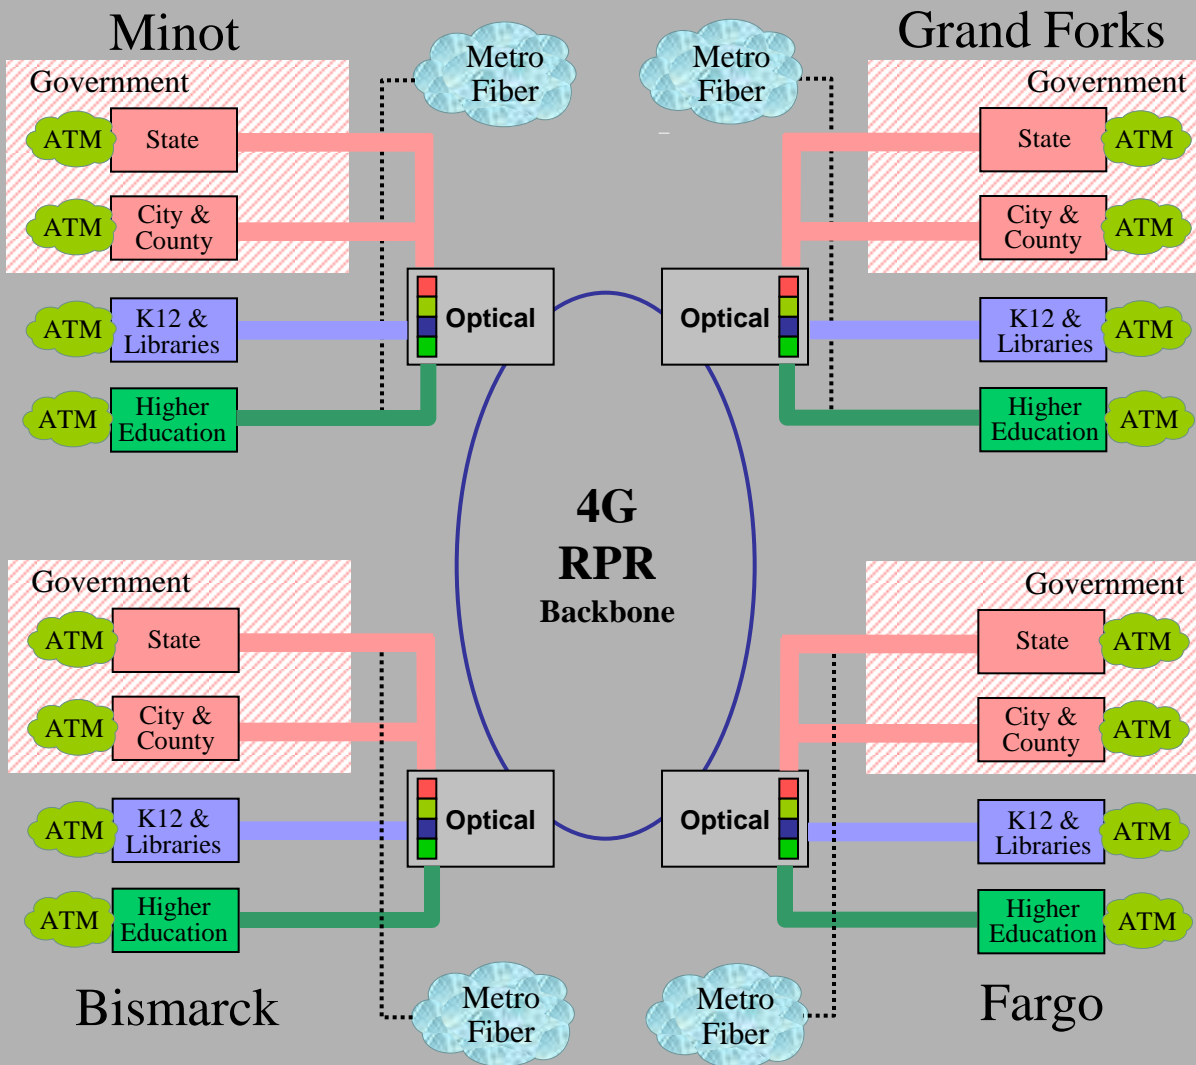

State Technology Access for Government and Education Network

Who is STAGEnet?

- State Government
- Political Sub-Divisions (PSD)
- K-12 Schools
- Higher Education
- Tribal Campuses
- Public Libraries
- BTWAN/HAN
- NDNG
- 800+ Locations
- 200,000+ Network Nodes
- 8,000+ Phones (2,000 VoIP)
- 500 Video Stations

State Technology Access for Government and Education Network Core Backbone

State Technology Access for Government and Education Network

Current Backbone (2006)

State Technology Access for Government and Education Network New Backbone (2010)