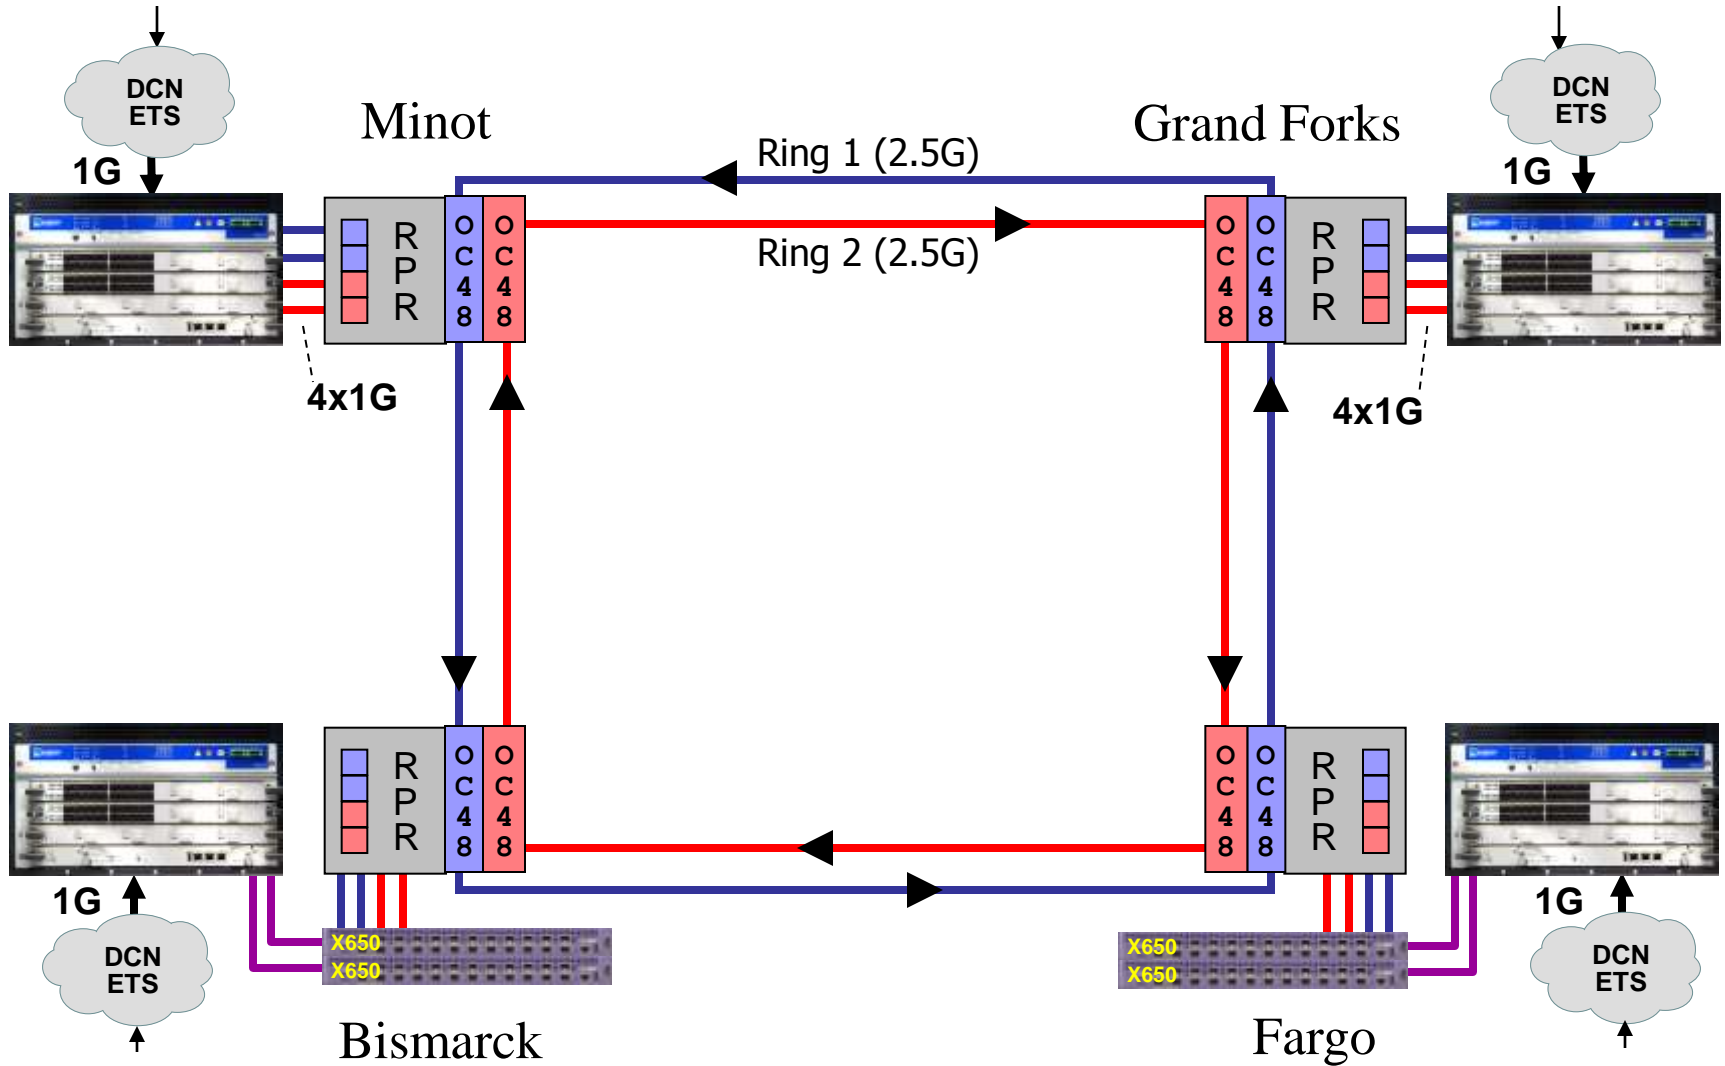

State Technology Access for Government and Education Network

Who is STAGEnet?

- State Government
- Political Sub-Divisions (PSD)
- K-12 Schools
- Higher Education
- Tribal Campuses
- Public Libraries
- BTWAN/HAN
- NDNG
- 800+ Locations
- 200,000+ Network Nodes
- 8,000+ Phones (2,000 VoIP)
- 500 Video Stations

State Technology Access for Government and Education Network Core Backbone

State Technology Access for Government and Education Network

Current Backbone (2006)

State Technology Access for Government and Education Network New Backbone (2010)